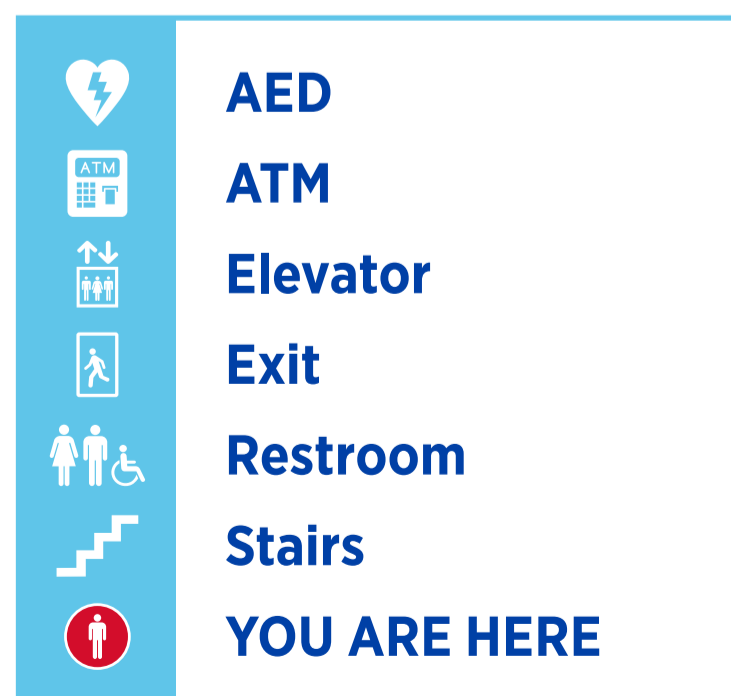

## Mezzanine

	AED
	ATM
	Elevator
	Exit
	Restroom
	Stairs
	YOU ARE HERE

- ① Building Manager
- ② Emily Taylor Center for Women + Gender Equity
- ③ Sexual Assault Prevention + Education Center
- ④ Discovery Room
- ⑤ Forum A
- ⑥ Forum B
- ⑦ Forum C
- ⑧ Forum D
- ⑨ The CoffeeHouse/  
Hawk Shop C-Store
- ⑩ Restroom + Ablution/Wudu
- ⑪ Lactation Room
- ⑫ Reflection Room
- ⑬ Legal Services for Students
- ⑭ Quiet Zone

⑨ The CoffeeHouse/  
Hawk Shop C-Store

⑩ Restroom +  
Ablution/Wudu

⑪ Lactation Room

⑫ Reflection Room

⑬ Legal Services for Students

⑭ Quiet Zone