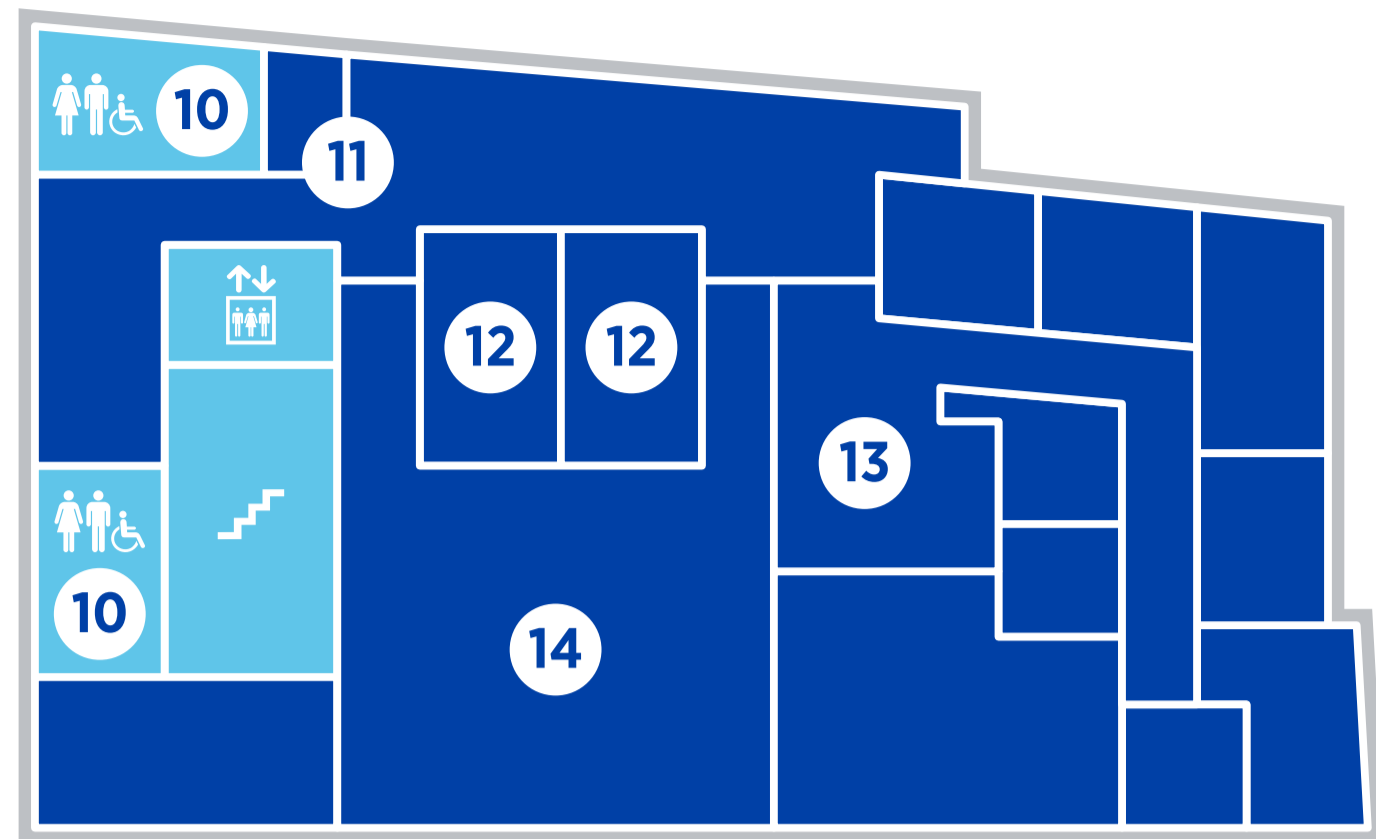

## Mezzanine

	AED
	ATM
	Elevator
	Exit
	Restroom
	Stairs
	YOU ARE HERE

- ① Building Manager
- ② Emily Taylor Center for Women + Gender Equity
- ③ Sexual Assault Prevention + Education Center
- ④ Discovery Room
- ⑤ Forum A
- ⑥ Forum B
- ⑦ Forum C
- ⑧ Forum D
- ⑨ The CoffeeHouse/  
Hawk Shop C-Store
- ⑩ Restroom + Ablution/Wudu
- ⑪ Lactation Room
- ⑫ Reflection Room
- ⑬ Legal Services for Students
- ⑭ Quiet Zone

① Building Manager

② Emily Taylor Center for Women + Gender Equity

③ Sexual Assault Prevention + Education Center

④ Discovery Room

⑤ Forum A

⑥ Forum B

⑦ Forum C

⑧ Forum D

⑨ The CoffeeHouse/  
Hawk Shop C-Store

⑩ Restroom +  
Ablution/Wudu

⑪ Lactation Room

⑫ Reflection Room

⑬ Legal Services for Students

⑭ Quiet Zone

## Mezzanine