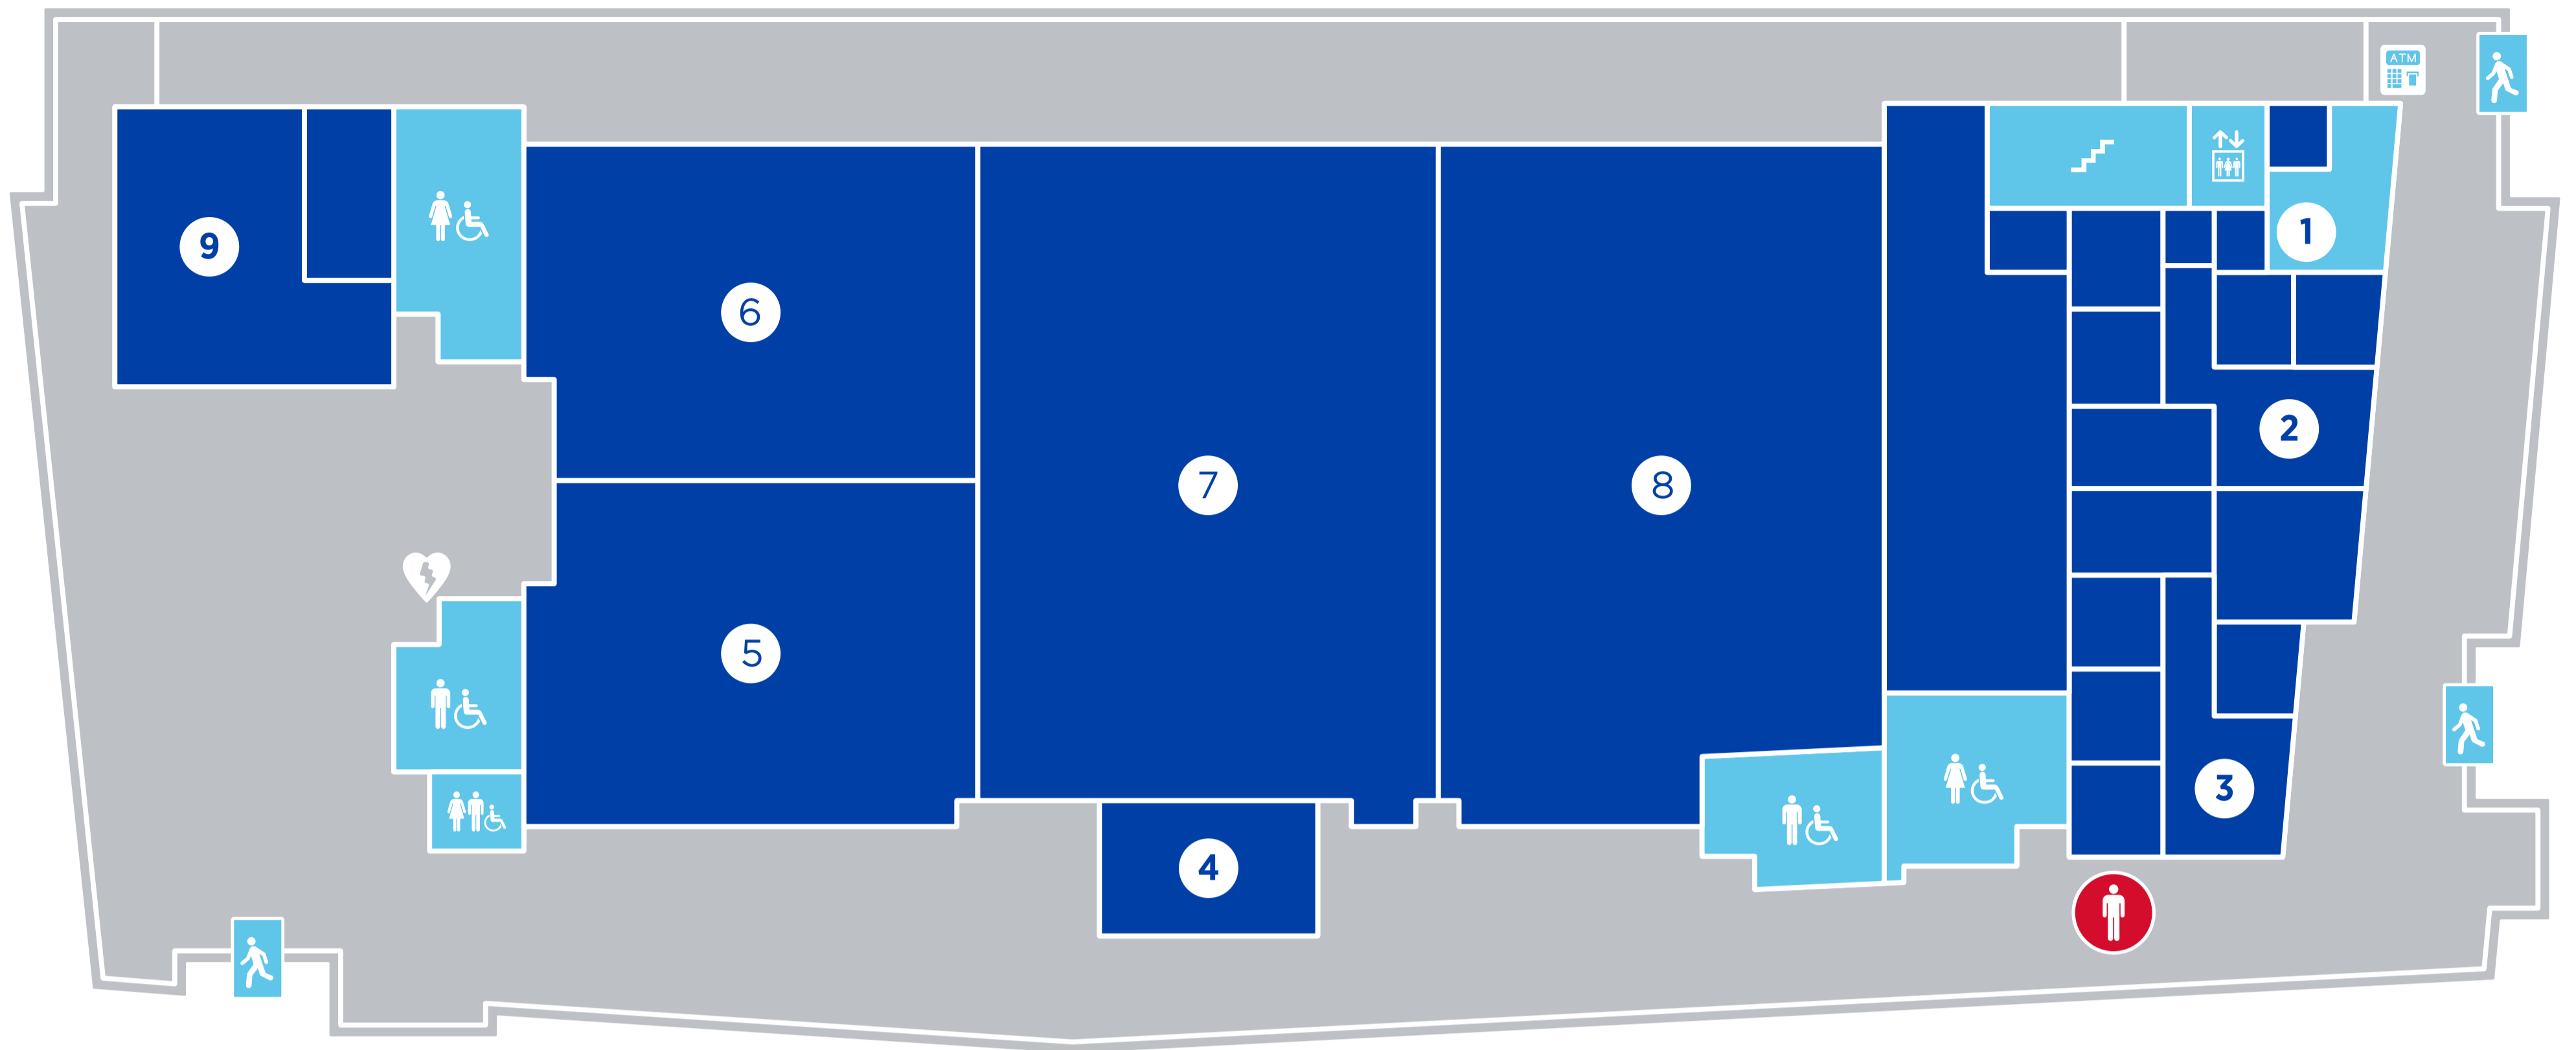

## Mezzanine

	AED
	ATM
	Elevator
	Exit
	Restroom
	Stairs
	YOU ARE HERE

- ① Building Manager
- ② Emily Taylor Center for Women + Gender Equity
- ③ Sexual Assault Prevention + Education Center
- ④ Discovery Room
- ⑤ Forum A
- ⑥ Forum B
- ⑦ Forum C
- ⑧ Forum D
- ⑨ The CoffeeHouse/  
Hawk Shop C-Store
- ⑩ Restroom + Ablution/Wudu
- ⑪ Lactation Room
- ⑫ Reflection Room
- ⑬ Legal Services for Students
- ⑭ Quiet Zone

① Building Manager

② Emily Taylor Center for Women + Gender Equity

③ Sexual Assault Prevention + Education Center

④ Discovery Room

⑤ Forum A

⑥ Forum B

⑦ Forum C

⑧ Forum D

⑨ The CoffeeHouse/  
Hawk Shop C-Store

⑩ Restroom +  
Ablution/Wudu

⑪ Lactation Room

⑫ Reflection Room

⑬ Legal Services for Students

⑭ Quiet Zone

## Mezzanine