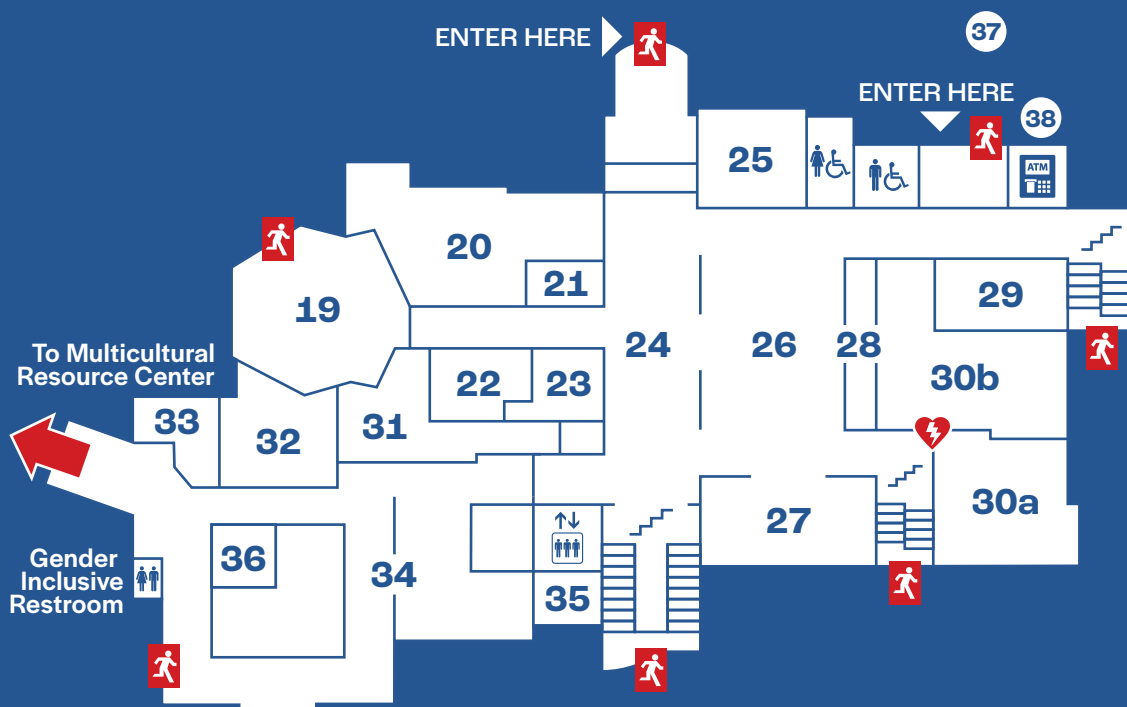

KANSAS UNION

LEVEL 6

- 49 Malott Room
- 50 Curry Room
- 51 Kansas Room
- 52 English Room
- 53 Centennial Room
- 54 Pine Room
- 55 Divine Nine Room

LEVEL 5

- 39 Regionalist Room
- 40 Big 12 Room
- 41 Woodruff Auditorium
- 42 Jayhawk Room
- 43 International Room
- 44 Governors Room
- 45 Parlors
- 46 Hawklet
- 47 Ballroom
- 48 Human Resources

LEVEL 4

- 19 Alderson Auditorium
- 20 CAPS Peer Community Space
- 21 Building Manager Office
- 22 Kansas Esports
- 23 Central Bank
- 24 Jayhawk Walk
- 25 Hawk Shop
- 26 Main Lobby
- 27 Traditions Area
- 28 The Coffeehouse (WPS)
- 29 Kansas Union Gallery
- 30a Director's Offices
- 30b Catering & Event Services
- 31 Marketing & Programs
- 32 Center for Community Outreach
- 33 Student Senate
- 34 Reflection Room
- 35 Student Engagement Center
- 36 Wheat Room
- 37 Campus Cupboard
- 38 ATM (Outside)