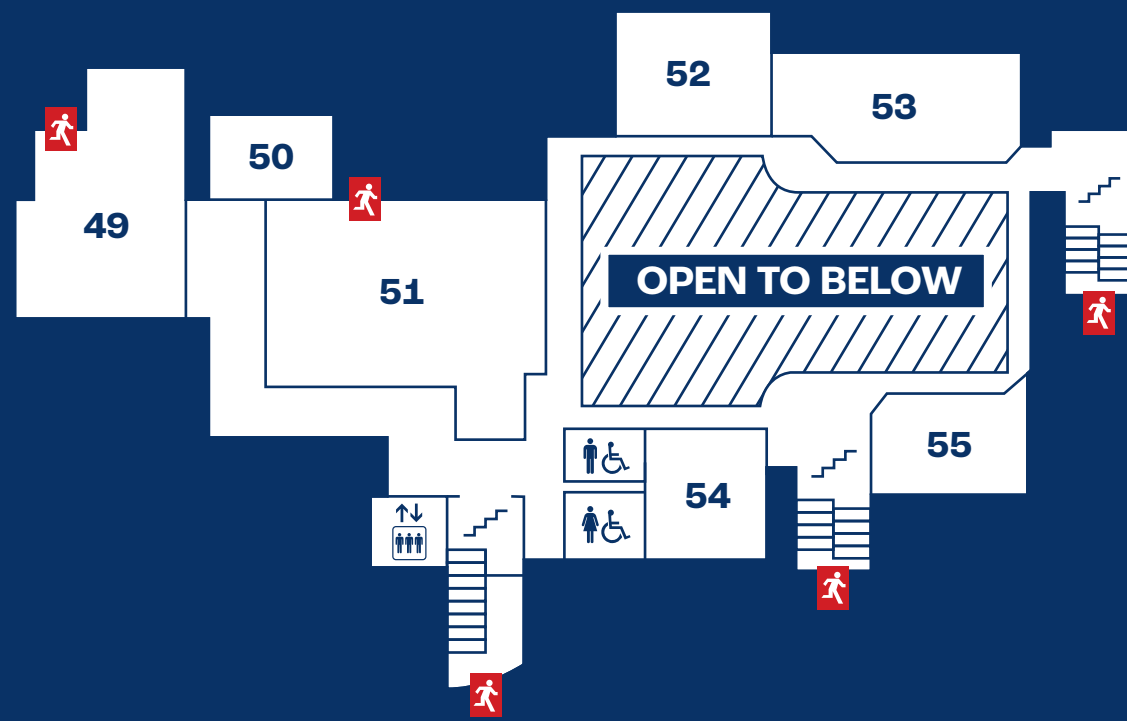

KANSAS UNION

LEVEL 6

- 49 Malott Room
- 50 Curry Room
- 51 Kansas Room
- 52 English Room
- 53 Centennial Room
- 54 Pine Room
- 55 Divine Nine Room

LEVEL 5

- 39 Regionalist Room
- 40 Big 12 Room
- 41 Woodruff Auditorium
- 42 Jayhawk Room
- 43 International Room
- 44 Governors Room
- 45 Parlors
- 46 Hawklet
- 47 Ballroom
- 48 Human Resources

LEVEL 4

- 19 Alderson Auditorium
- 20 CAPS Peer Community Space
- 21 Building Manager Office
- 22 Kansas Esports
- 23 Central Bank
- 24 Jayhawk Walk
- 25 Hawk Shop
- 26 Main Lobby
- 27 Traditions Area
- 28 The Coffeehouse (WPS)
- 29 Kansas Union Gallery
- 30a Director's Offices
- 30b Catering & Event Services
- 31 Marketing & Programs
- 32 Center for Community Outreach
- 33 Student Senate
- 34 Reflection Room
- 35 Student Engagement Center
- 36 Wheat Room
- 37 Campus Cupboard
- 38 ATM (Outside)