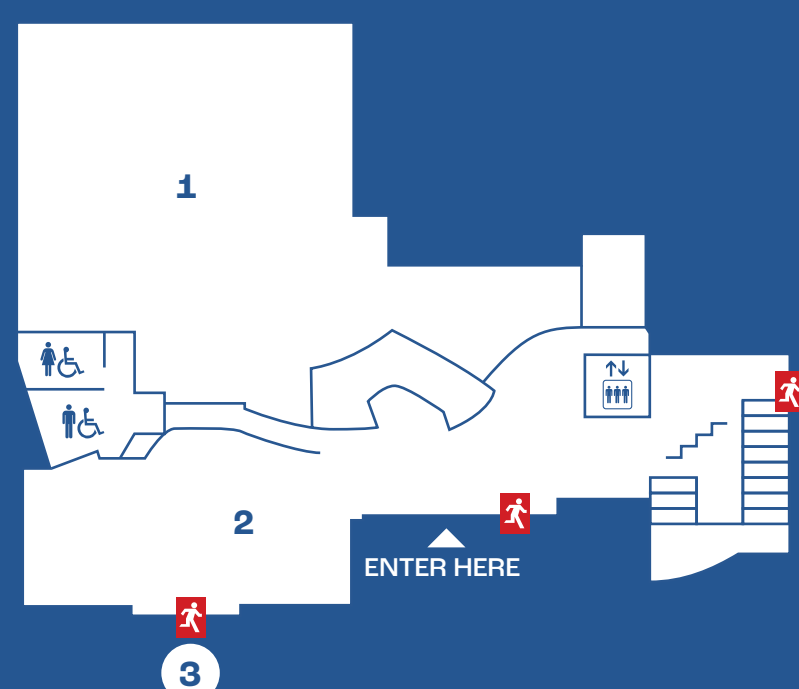

LEVEL 1

- 1 The Jay
- 2 Hawks Nest
- 3 Baumgartner Terrace

LOCATION LEVEL

LOCATION	LEVEL
Alcoves	3
Alderson Auditorium	4
Ascher Plaza	4
ATM	4
Ballroom	5
Baumgartner Terrace	1
Big 12 Room	5
Building Manager Office	4
Campus Cupboard	4
CAPS Peer Community Space	4
Catering & Event Services	4
Centennial Room	6
Center for Community Outreach	4
Chick-fil-A	3
The Coffeehouse	4
Central Bank	4
Curry Room	6
Directors Offices	4
Divine Nine Room	6
English Room	6
Gender Inclusive Restroom	4
Governors Room	5
Hawk Shop Convenience Store	4
Human Resources	5
International Room	5
Information Technology (IT)	3
The Jay	1
Jayhawk Ink	2
Jayhawk Room	5
Jayhawk Walk	4
Kansas Esports	4
Kansas Room	6
Kansas Union Gallery	4
KJHK 90.7 FM Studios	3
KU Bookstore	2
KU Dining Admin Offices	3
Main Lobby/Traditions Lounge	4
Malott Room	6
The Market Food Court	3
Marketing & Programs	4
Parking Garage Walkway	2
Parlors	5
Pine Room	6
Reflection Room	4
Regionalist Room	5
Roundtable Room	3
Student Engagement Center	4
Student Senate	4
Student Union Activities	4
Suite 400	4
Tech Shop	2
Textbooks	2
Union Business Offices	3
Wendy's	3
Wheat Room	4
Woodruff Auditorium	5