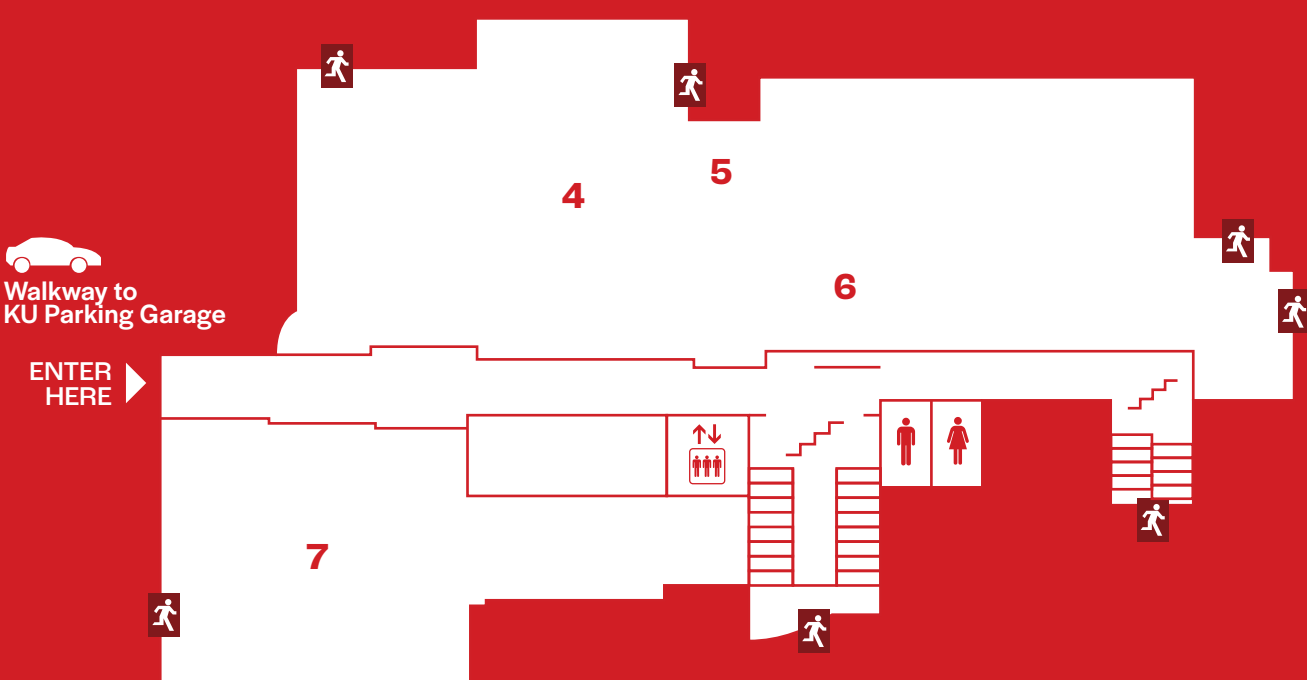

LEVEL 2

- 4 KU Bookstore
- 5 The Tech Shop
- 6 Textbooks
- 7 Jayhawk Ink