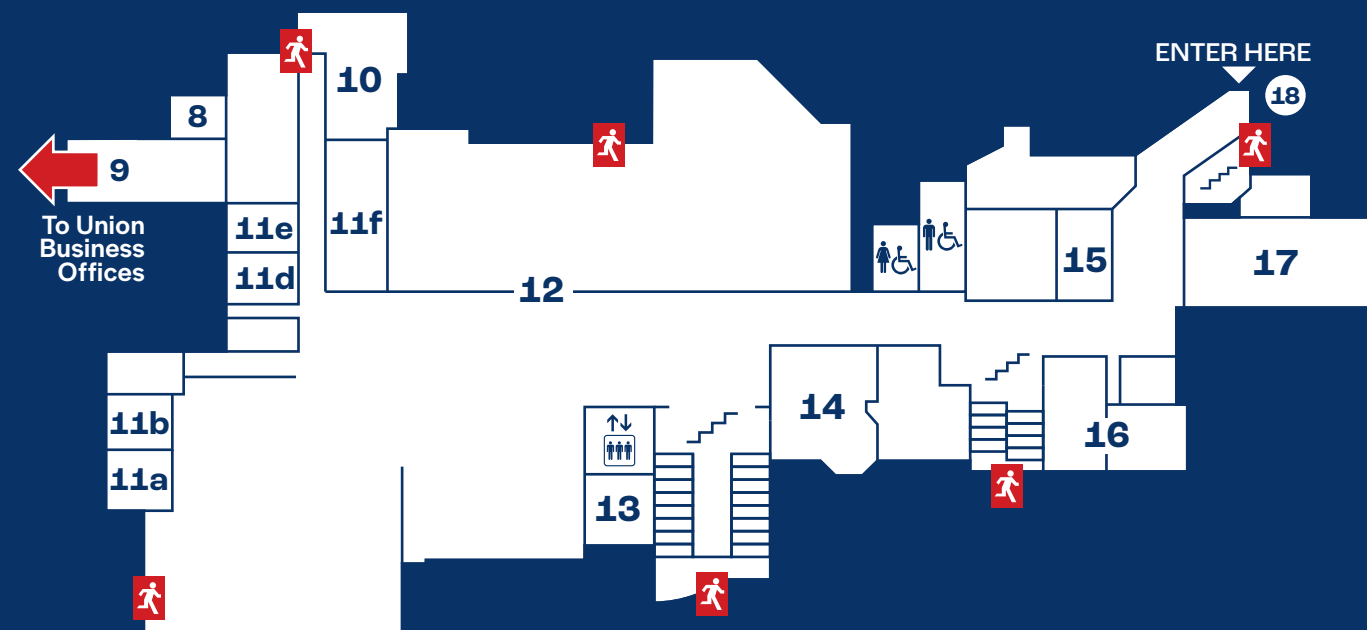

KANSAS UNION

LEVEL 6

- 49 Malott Room
- 50 Curry Room
- 51 Kansas Room
- 52 English Room
- 53 Centennial Room
- 54 Pine Room
- 55 Divine Nine Room

LEVEL 5

- 39 Regionalist Room
- 40 Big 12 Room
- 41 Woodruff Auditorium
- 42 Jayhawk Room
- 43 International Room
- 44 Governors Room
- 45 Parlors
- 46 Hawklet
- 47 Ballroom
- 48 Human Resources

LEVEL 4

- 19 Alderson Auditorium
- 20 CAPS Peer Community Space
- 21 Building Manager Office
- 22 Kansas Esports
- 23 Central Bank
- 24 Jayhawk Walk
- 25 Hawk Shop
- 26 Main Lobby
- 27 Traditions Area
- 28 The Coffeehouse (WPS)
- 29 Kansas Union Gallery
- 30a Director's Offices
- 30b Catering & Event Services
- 31 Marketing & Programs
- 32 Center for Community Outreach
- 33 Student Senate
- 34 Reflection Room
- 35 Student Engagement Center
- 36 Wheat Room
- 37 Campus Cupboard
- 38 ATM (Outside)