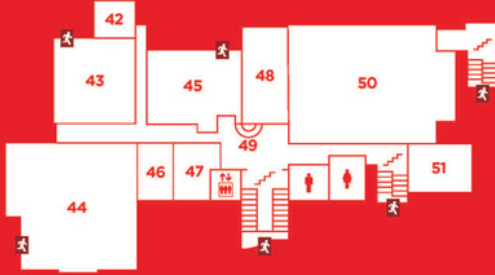

## LEVEL 6

- 52 Malott Room
- 53 Curry Room
- 54 Kansas Room
- 55 English Room
- 56 Centennial Room
- 57 Pine Room
- 58 Divine Nine Room

## LEVEL 5

- 42 Regionalist Room
- 43 Big 12 Room
- 44 Woodruff Auditorium
- 45 Jayhawk Room
- 46 International Room
- 47 Governors Room
- 48 Parlors
- 49 Hawklet
- 50 Ballroom
- 51 Human Resources

### LOCATION LEVEL

Administration Office	4
Alcoves	3
Alderson Auditorium	4
Ascher Plaza	4
ATM	4
Ballroom	5
Baumgartner Terrace	1
Big 12 Room	5
Building Manager Office	4
Campus Cupboard	4
Catering Office	4
Centennial Room	6
Center for Community Outreach	4
Center for Sexuality & Gender Diversity	4
The Coffeehouse	4
Central Bank	4
Curry Room	6
Divine Nine Room	6
English Room	6
Esports Rec Space	4
Event Services	4
Gender Inclusive Restroom	4
Governors Room	5
Hawk Shop Convenience Store	4
Human Resources	5
International Room	5
IT Department	3
The Jay	1
Jayhawk Hospitality	3
Jayhawk Ink	2
Jayhawk Room	5
Jayhawk Walk	4
Kansas Esports	4
Kansas Room	6
Kansas Union Gallery	4
KJHK 90.7 FM Studios	3
KU Bookstore	2
KU Dining Administration Offices	3
Main Lobby/Traditions Lounge	4
Malott Room	6
The Market Food Court	3
Marketing, Media & Programs	4
Parking Garage Walkway	2
Parlors	5
Pine Room	6
Reflection Room	4
Regionalist Room	5
Registered Dietitian	3
Roundtable Room	3
Sorority & Fraternity Life	4
Student Senate	4
Student Union Activities	4
Tech Shop	2
Textbooks	2
Union Business Offices	3
Wendy's	3
Wheat Room	4
Woodruff Auditorium	5