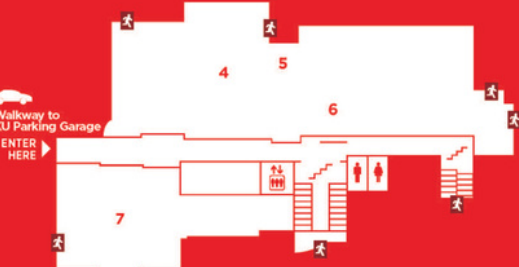

LEVEL 2

- 4 KU Bookstore
- 5 The Tech Shop
- 6 Textbooks
- 7 Jayhawk Ink

LEVEL 1