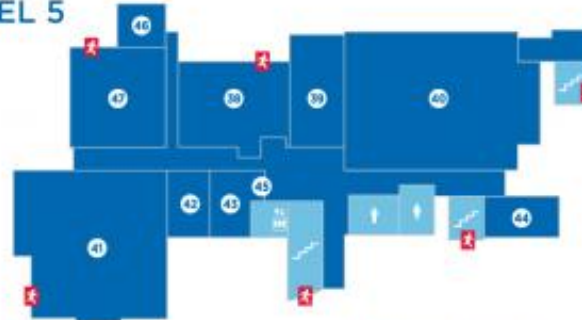

## LEVEL 6

- 48 English Room
- 49 Centennial Room
- 50 Kansas Room
- 51 Pine Room
- 52 Malott Room
- 53 Divine Nine Room
- 54 Curry Room

## LEVEL 5

- 38 Jayhawk Room
- 39 Parlors
- 40 Ballroom
- 41 Woodruff Auditorium
- 42 International Room
- 43 Governors Room
- 44 Human Resources
- 45 Women's Hall of Fame
- 46 Regionalist Room
- 47 Big 12 Room

## LEVEL 4 LOBBY

- 23 Hawk Shop
- 24 The Crossroads
- 25 Building Manager/Catering/Event Services
- 26 Alderson Auditorium
- 27 Jayhawk Esports
- 28 Community America Credit Union
- 29 Jayhawk Walk
- 29a KU Ambassadors
- 30 Student Involvement & Leadership Center
- 30a Wheat Room
- 30b Center for Sexuality & Gender Diversity
- 30c Campus Cupboard
- 30d Reflection Space
- 30e Sorority and Fraternity Life
- 30f Student Senate
- 31 Main Lobby / Traditions Lounge
- 32 Marketing, Media & Programs/Student Union Activities
- 33 Director's Office
- 34 Kansas Union Gallery
- 35 The CoffeeHouse WPS Starbucks\*
- 36 ATM (enter from outside)
- 37 KU Public Safety Office

## LEVEL 3

- 11 Union IT
- 12 The Market Food Court
- 13 Union Business Offices, KU Dining Administration
- 14 KJHK Studio 366
- 15 Chick-fil-A\*
- 16 Quiet Zone
- 17 Impromptu Alcove
- 18 KJHK 90.7 FM Studios
- 19 Union Square
- 20 Alcove A
- 20a Alcove B
- 20b Alcove C
- 20c Alcove D
- 20d Alcove E
- 20e Alcove F
- 21 Roundtable Room